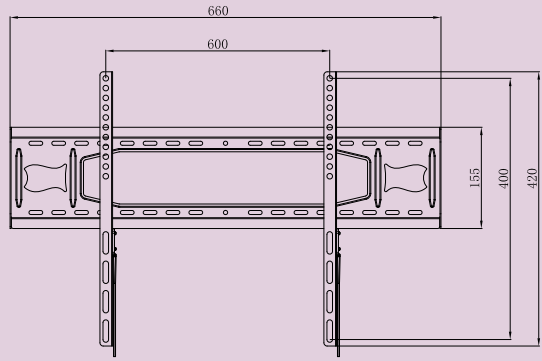

Low-profile wall mount places your TV flat to the wall for a clean modern finish. Saves space in your room and keeps the TV away from children and pets. The TV can be adjusted left or right along the rail, so you can fine-tune the perfect position on the wall. Easy hook-on installation: lift the TV onto the wall mount and secure with the two pull cord locks. Compatible with VESA sizes 100x100 - 600x400mm.

Technical Specifications:

Max Load	Distance from wall (Folded)	Distance from wall (Extended)	Swivel Range	Tilt Range	No of Articulation Points	Mounting Pattern	VESA Compatible
60Kg/ 132lbs	31mm/ 1.2"	n/a n/a	n/a	n/a	0	Double Stud & Solid Wall	100x100 to 600x400

DIMENSIONS & SPECIFICATIONS SHEET: LR2F600-RO FLAT TO WALL TV MOUNT

Packed image

Line drawing

All dimensions are in mm

Packaging Information:

Product Number	Description	Product Packaging		Outer Packaging		
		Type	Barcode	Type	Qty in Box	Barcode
LR2F600-RO	Flat to Wall TV Mount	Colour Gift Box	5015056 538204	Brown Outer with Label	8	05015056 540382

Weight & Dimensions:

Product			Product Box			Outer Box		
Extended	Folded	Net Weight	Dimensions	Gross Weight	Cubic	Dimensions	Gross Weight	Cubic
66 x 42 x 3.1 cm	n/a	1.38kg	16 x 67.5 x 3 cm	1.71kg	0.0032m ³	18.5 x 27 x 70.5 cm	13.1kg	0.0352m ³
25.98" x 16.54" x 1.22"	n/a	3.04lbs	6.3" x 26.57" x 1.18"	3.77lbs	0.1144ft ³	7.28" x 10.63" x 27.76"	28.88lbs	1.2436ft ³