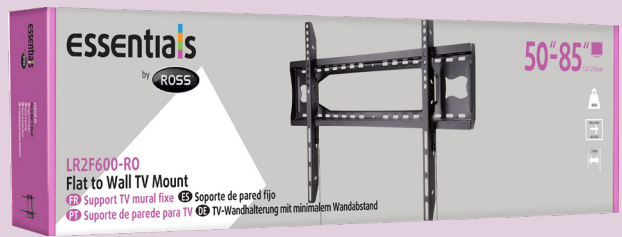

**TECHNICAL DATA SHEET: LR2F600-RO
FLAT TO WALL TV MOUNT**

50"-85" 
127-216CM

60KG

MAX.VESA

600X400

31MM

Features:

- Low-profile picture frame appearance for a clean modern look
- Large wall plate gives you more choice of screw locations to make installation easier
- Pull cord locks secure the TV for peace of mind and can be quickly released
- Hook on installation makes mounting the TV simpler and faster
- Save space in your room and keep the TV away from children and pets
- Confidently mount your screen with a high 60kg maximum weight limit
- Suits 50" - 85" TVs, compatible with 100x100 - 600x400 VESA sizes
- Includes fixings for solid walls, stud walls and the TV, for convenience
- High quality steel construction with independent testing by SGS
- Reassurance of a 5 year warranty as standard

Low-profile wall mount places your TV flat to the wall for a clean modern finish. Saves space in your room and keeps the TV away from children and pets. The TV can be adjusted left or right along the rail, so you can fine-tune the perfect position on the wall. Easy hook-on installation: lift the TV onto the wall mount and secure with the two pull cord locks. Compatible with VESA sizes 100x100 - 600x400mm.

Technical Specifications:

Max Load	Distance from wall (Folded)	Distance from wall (Extended)	Swivel Range	Tilt Range	No of Articulation Points	Mounting Pattern	VESA Compatible
60Kg/ 132lbs	31mm/ 1.2"	n/a n/a	n/a	n/a	0	Double Stud & Solid Wall	100x100 to 600x400

DIMENSIONS & SPECIFICATIONS SHEET: LR2F600-RO FLAT TO WALL TV MOUNT

Packed image

Line drawing

All dimensions are in mm

Packaging Information:

Product Number	Description	Product Packaging		Outer Packaging		
		Type	Barcode	Type	Qty in Box	Barcode
LR2F600-RO	Flat to Wall TV Mount	Colour Gift Box	5015056 538204	Brown Outer with Label	8	05015056 540382