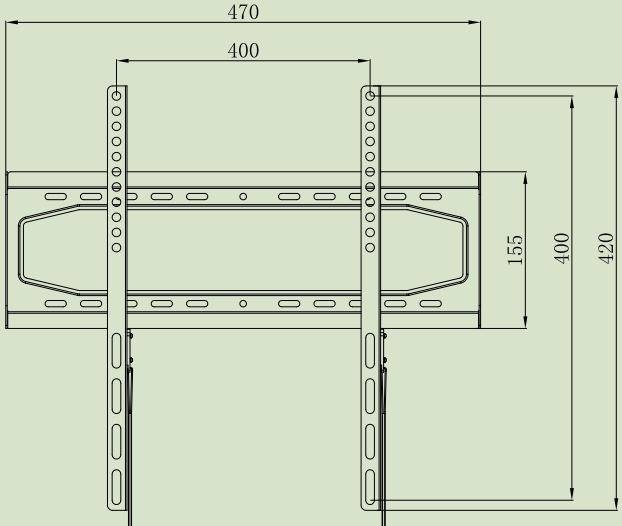

Low-profile wall mount places your TV flat to the wall for a clean modern finish. Saves space in your room and keeps the TV away from children and pets. The TV can be adjusted left or right along the rail, so you can fine-tune the perfect position on the wall. Easy hook-on installation: lift the TV onto the wall mount and secure with the two pull cord locks. Compatible with VESA sizes 100x100 - 400x400mm.

**Technical Specifications:**

Max Load	Distance from wall (Folded)	Distance from wall (Extended)	Swivel Range	Tilt Range	No of Articulation Points	Mounting Pattern	VESA Compatible
60Kg/ 132lbs	31mm/ 1.2"	n/a n/a	n/a	n/a	0	Double Stud & Solid Wall	100x100 to 400x400

**DIMENSIONS & SPECIFICATIONS SHEET: LR2F400-RO  
FLAT TO WALL TV MOUNT**

Packed image

Line drawing

All dimensions are in mm

**Packaging Information:**

Product Number	Description	Product Packaging		Outer Packaging		
		Type	Barcode	Type	Qty in Box	Barcode
LR2F400-RO	Flat to Wall TV Mount	Colour Gift Box	5015056 538198	Brown Outer with Label	8	05015056 540375

**Weight & Dimensions:**

Product			Product Box			Outer Box		
Extended	Folded	Net Weight	Dimensions	Gross Weight	Cubic	Dimensions	Gross Weight	Cubic
47 x 42 x 3.1 cm	n/a	1.13kg	16.4 x 48.5 x 3.5 cm	1.33kg	0.0028m <sup>3</sup>	18.5 x 29.9 x 51 cm	11.04kg	0.0282m <sup>3</sup>
18.50" x 16.54" x 1.22"	n/a	2.49lbs	6.46" x 19.09" x 1.38"	2.93lbs	0.0983ft <sup>3</sup>	7.28" x 11.77" x 20.08"	24.34lbs	0.9963ft <sup>3</sup>