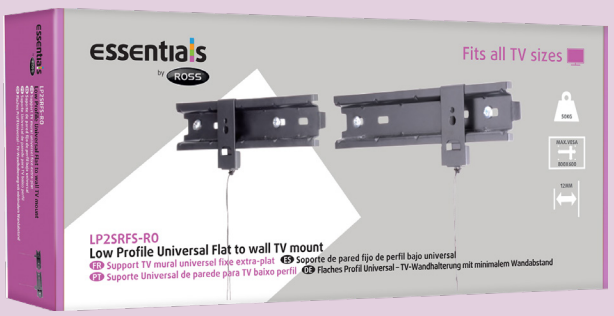

**TECHNICAL DATA SHEET: LP2SRFS-RO
UNIVERSAL FLAT TO WALL TV MOUNT**

Features:

- Ultra-low-profile picture frame appearance for a clean modern look
- Two part design suits the widest range of TV sizes to make choosing a mount easier
- Pull cord locks secure the TV for peace of mind and can be quickly released
- Includes fixings for common wall types and drilling template for simple installation
- Save space in your room and keep the TV away from children and pets
- Confidently mount your screen with a high 60kg maximum weight limit
- Compatible with all common VESA sizes: 100x100 - 800x600
- High quality steel construction with independent testing by SGS
- Reassurance of a 5 year warranty as standard

Ultra-low-profile wall mount places your TV flat to the wall for a clean modern finish, just 1.2cm (0.5") deep. Saves space in your room and keeps the TV away from children and pets. The universal design is compatible with the widest range of TV sizes. Allows left to right adjustment after installation, so you can fine-tune the exact position on the wall. Two pull cord locks keep the TV safely attached to the mount and are easily released when you want to take the TV down. Compatible with VESA sizes 100x100 - 800x600mm.

Technical Specifications:

Max Load	Distance from wall (Folded)	Distance from wall (Extended)	Swivel Range	Tilt Range	No of Articulation Points	Mounting Pattern	VESA Compatible
60Kg/ 132lbs	12mm/ 0.5"	n/a n/a	n/a	n/a	0	Double Stud & Solid Wall	Universal (100x100 - 800x600)

DIMENSIONS & SPECIFICATIONS SHEET: LP2SRFS-RO UNIVERSAL FLAT TO WALL TV MOUNT

Packed image

Line drawing

All dimensions are in mm

Packaging Information:

Product Number	Description	Product Packaging		Outer Packaging		
		Type	Barcode	Type	Qty in Box	Barcode
LP2SRFS-RO	Universal Flat to Wall TV Mount	Colour Gift Box	5015056 538181	Brown Outer with Label	10	05015056 540368