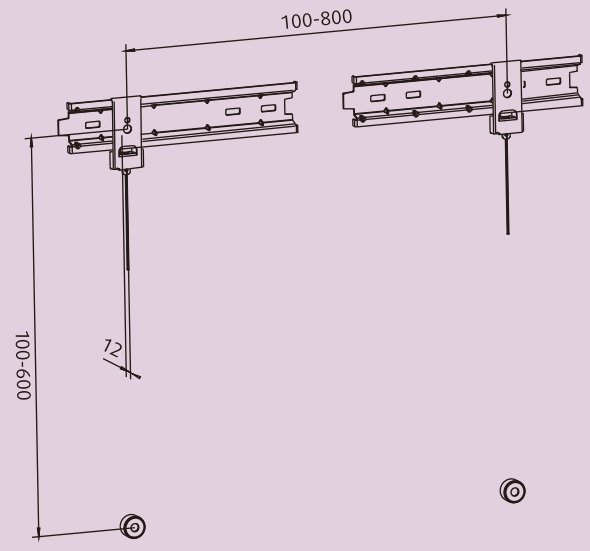

Ultra-low-profile wall mount places your TV flat to the wall for a clean modern finish, just 1.2cm (0.5") deep. Saves space in your room and keeps the TV away from children and pets. The universal design is compatible with the widest range of TV sizes. Allows left to right adjustment after installation, so you can fine-tune the exact position on the wall. Two pull cord locks keep the TV safely attached to the mount and are easily released when you want to take the TV down. Compatible with VESA sizes 100x100 - 800x600mm.

Technical Specifications:

Max Load	Distance from wall (Folded)	Distance from wall (Extended)	Swivel Range	Tilt Range	No of Articulation Points	Mounting Pattern	VESA Compatible
60Kg/ 132lbs	12mm/ 0.5"	n/a n/a	n/a	n/a	0	Double Stud & Solid Wall	Universal (100x100 - 800x600)

DIMENSIONS & SPECIFICATIONS SHEET: LP2SRFS-RO UNIVERSAL FLAT TO WALL TV MOUNT

Packed image

Line drawing

All dimensions are in mm

Packaging Information:

Product Number	Description	Product Packaging		Outer Packaging		
		Type	Barcode	Type	Qty in Box	Barcode
LP2SRFS-RO	Universal Flat to Wall TV Mount	Colour Gift Box	5015056 538181	Brown Outer with Label	10	05015056 540368

Weight & Dimensions:

Product			Product Box			Outer Box		
Extended	Folded	Net Weight	Dimensions	Gross Weight	Cubic	Dimensions	Gross Weight	Cubic
25 x 8 x 2.2 cm	n/a	0.570kg	11 x 26.5 x 2.5 cm	0.68kg	0.0007m ³	16 x 24.5 x 28 cm	7.08kg	0.011m ³
9.84" x 3.15" x 0.87"	n/a	1.26lbs	4.33" x 10.43" x 0.98"	1.5lbs	0.0257ft ³	6.3" x 9.65" x 11.02"	15.61lbs	0.3876ft ³