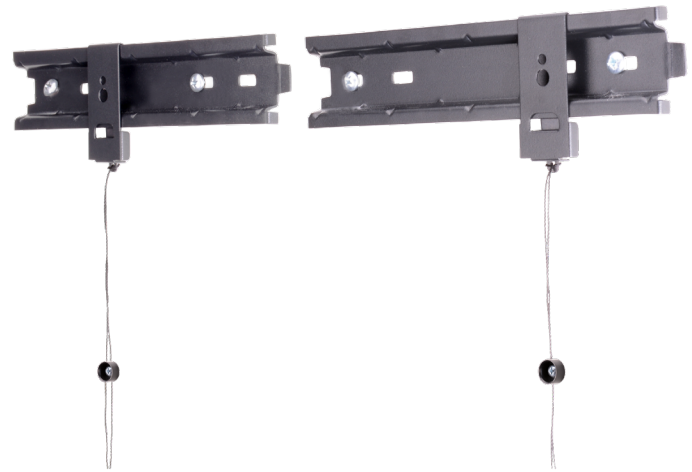

**TECHNICAL DATA SHEET: LP2SRFS-RO
UNIVERSAL FLAT TO WALL TV MOUNT**

Features:

- Ultra-low-profile picture frame appearance for a clean modern look
- Two part design suits the widest range of TV sizes to make choosing a mount easier
- Pull cord locks secure the TV for peace of mind and can be quickly released
- Includes fixings for common wall types and drilling template for simple installation
- Save space in your room and keep the TV away from children and pets
- Confidently mount your screen with a high 60kg maximum weight limit
- Compatible with all common VESA sizes: 100x100 - 800x600
- High quality steel construction with independent testing by SGS
- Reassurance of a 5 year warranty as standard

Ultra-low-profile wall mount places your TV flat to the wall for a clean modern finish, just 1.2cm (0.5") deep. Saves space in your room and keeps the TV away from children and pets. The universal design is compatible with the widest range of TV sizes. Allows left to right adjustment after installation, so you can fine-tune the exact position on the wall. Two pull cord locks keep the TV safely attached to the mount and are easily released when you want to take the TV down. Compatible with VESA sizes 100x100 - 800x600mm.

Technical Specifications:

Max Load	Distance from wall (Folded)	Distance from wall (Extended)	Swivel Range	Tilt Range	No of Articulation Points	Mounting Pattern	VESA Compatible
60Kg/ 132lbs	12mm/ 0.5"	n/a n/a	n/a	n/a	0	Double Stud & Solid Wall	Universal (100x100 - 800x600)

DIMENSIONS & SPECIFICATIONS SHEET: LP2SRFS-RO UNIVERSAL FLAT TO WALL TV MOUNT

Packed image

Line drawing

All dimensions are in mm

Packaging Information:

Product Number	Description	Product Packaging		Outer Packaging		
		Type	Barcode	Type	Qty in Box	Barcode
LP2SRFS-RO	Universal Flat to Wall TV Mount	Colour Gift Box	5015056 538181	Brown Outer with Label	10	05015056 540368